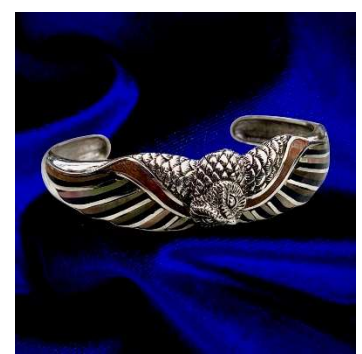

Aumakua Owl Bracelet Koa
Black Lip Oyster – **AUB-18A & B**

A is Smaller Size Approximately 7.5 inches

B is Larger Size Approximately 8 inches