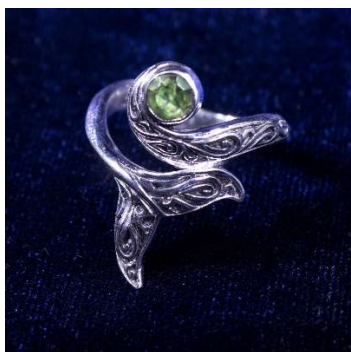

Tribal Swirl Paua SS Pendant
TRP-11

Tribal Swirl Paua SS Earrings
TRE-11

Tribal Blk Lip Oyster GV Pend
GTRP-13

Tribal Blk Lip Oyster GV Earrings
GTRE-13

Tribal Swrl BlkLip Oys GV Pend
GTRP-14

Tribal Swirl BlkLip Oys Ears
GTRE-14

TRIBAL RING SS COLLECTION

AVAILABLE IN SIZES 6-7-8-9-10-11 (No half sizes)

Tribal Manta w/Peridot SS Ring
TRR-1-Size

Tribal Whale Tail w/PD SS Ring
TRR-2-Size

Tribal Turtle SS Ring
TRR-3-Size

Tribal Dolphin SS Ring
TRR-4-Size