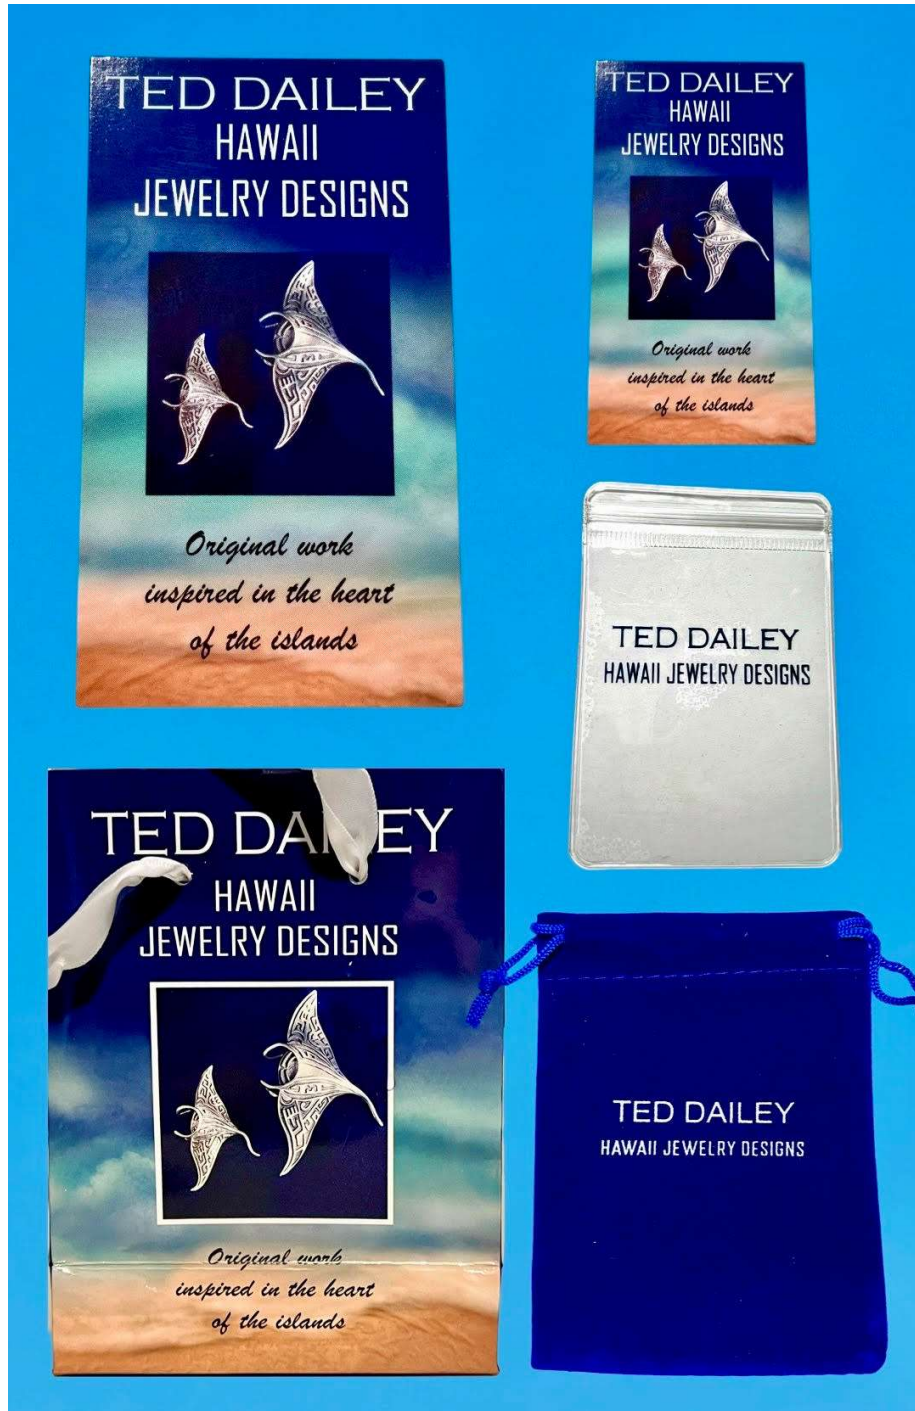

ZEN COLLECTION

All Items available in Sterling Silver and 18K Gold Vermeil

New Zealand Paua Shell Zen Collar
ZEC-4

Mother of Pearl Zen Collar
ZEC-5

Koa & Black Lip Oyster Zen Collar
ZEC-2

New Zealand Paua Shell Zen Bracelet **ZEB-4**

Mother of Pearl Zen Bracelet **ZEB-5**

Koa Wood & Black Lip Oyster Zen Bracelet **ZEB-2**

BOTANICAL COLLECTION

Mushroom Koa/MOP Moonstone Pendant
BOP-1

Mushroom Koa/MOP Moonstone Earrings
BOE-1

SEALIFE COLLECTION

Orca Wave Pendant
SLP-1

Orca Wave Earrings
SLE-1

Ted offers signage and promotional materials free of charge. He is committed to helping your customers have a one-of-a-kind experience while choosing their unique memory in your establishment.